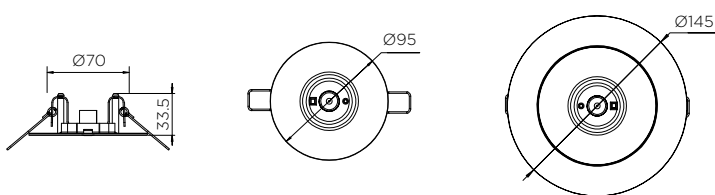

Technical Specifications

Operating Voltage	240V AC 50/60Hz
Power Factor	0.9
EMC	AS/NZSCISPR15
Safety	AS/NZS60598.1, AS/NZS60598.2.22
Performance/Compliance	AS2293.3
Supply Connection	Australian 3 Pin Plug
Mounting	Recess mount
Spacing	D40
Emergency Duration	3 hours max
Battery	LiFePo4 6.4V, 1500mAh
Power Consumption	3W
Cut out	70mm
Trim	95mm, 145mm

Ordering Codes

PART NO	Description
PLISFE001	Phoenix Safelight LED Emergency

* Dimensions in mm