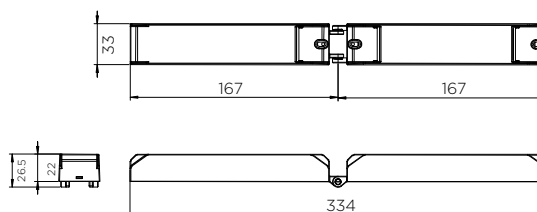

Technical Specifications

Operating Voltage	240V AC 50/60Hz
Power Factor	0.9
EMC	AS/NZSCISPR15
Safety	AS/NZS60598.1, AS/NZS60598.2.22
Performance/Compliance	AS2293.3
Supply Connection	Australian 3 Pin Plug
Mounting	Recess mount
Spacing	D40
Emergency Duration	3 hours max
Battery	LiFePo4 6.4V, 1500mAh
Power Consumption	3W
Cut out	70mm
Trim	95mm, 145mm

Ordering Codes

PART NO	Description
PLISFE001	Phoenix Safelight LED Emergency

* Dimensions in mm