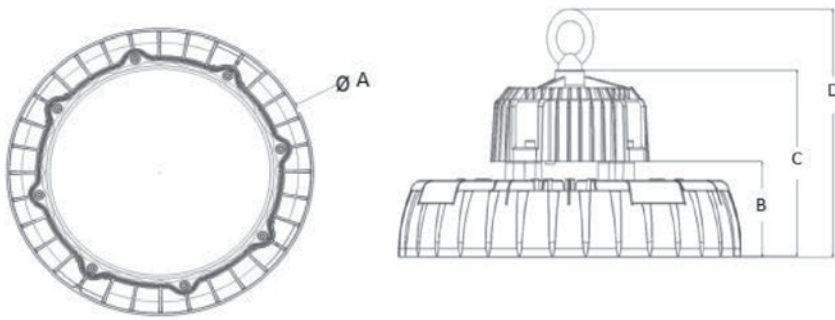

TYPICAL APPLICATIONS

Heavy Vehicle Workshops, MIA Infrastructure, Warehouses & Stores, General Workshops, Factories, Heavy Industry, Overhead Cranes, Airports

SPECIFICATIONS

Model:	PLIH60	PLIH100	PLIH150	PLIH200	PLIH240
Optical Characteristics					
Rated Wattage	60W	100W	150W	200W	240W
Lumens	10020	15800	24900	33200	39120
System Efficacy	167Lm/W	158Lm/W	166Lm/W	166Lm/W	163Lm/W
Colour Temperature CCT	5000K (5700K / 4000K / 3000K)				
Frequency	>70 (>80 Optional)				
Reported L70	> 50,000 Hours				
Lens Optic Type	60° / 90° / 120°				
Electrical Characteristics					
Input	100-277VAC (347/480V Optional)				
Frequency	50Hz				
Powerfactor	<0.96				
Total Harmonic Distortion	<20%				
Environment					
IP Rating	IP40	IP65			
Impact Rating	IK08				
Operating Temperature	-40°C To 50°C				
Product Material and Mounting					
Option 1	Eyebolt				
Option 2	U Bracket				
Product Material	Aluminum Housing				
Lens / Optics Material	Toughened Glass and PC Lens				
Dimensions and Weights					
Product Dimensions	Refer to dimensions below				
Product Weight	2.9KG	4.6KG	6.2KG		
Packaging Dimensions	400*400*300	480*480*310	580*580*330		
Gross Weight	3.8KG	6.0KG	7.2KG		
Warranty and Certifications					
Warranty	5 Year Warranty				
Certifications	SAA / CE / RoHS				

** High lumen output up to 170Lm/W available on request

LED HIGH & LOW BAYS

DIMENSIONS

A	B	C	D
60W and 100W Models			
248mm	710mm	138mm	182mm
150W Model			
319mm	710mm	138mm	183mm
200W and 240W Models			
400mm	710mm	141mm	202mm

PHOTOMETRIC DIAGRAMS

LED HIGH & LOW BAYS

ORDERING METHODOLOGY

PLI-HEX	XXX WATTS	XX CCT	XX BEAM ANGLE
	60W	57 (5700K)	01 (60°)
	100W	50 (5000K)	02 (90°)
	150W	40 (4000K)	03 (120°)
	200W		
	240W		

ACCESSORIES