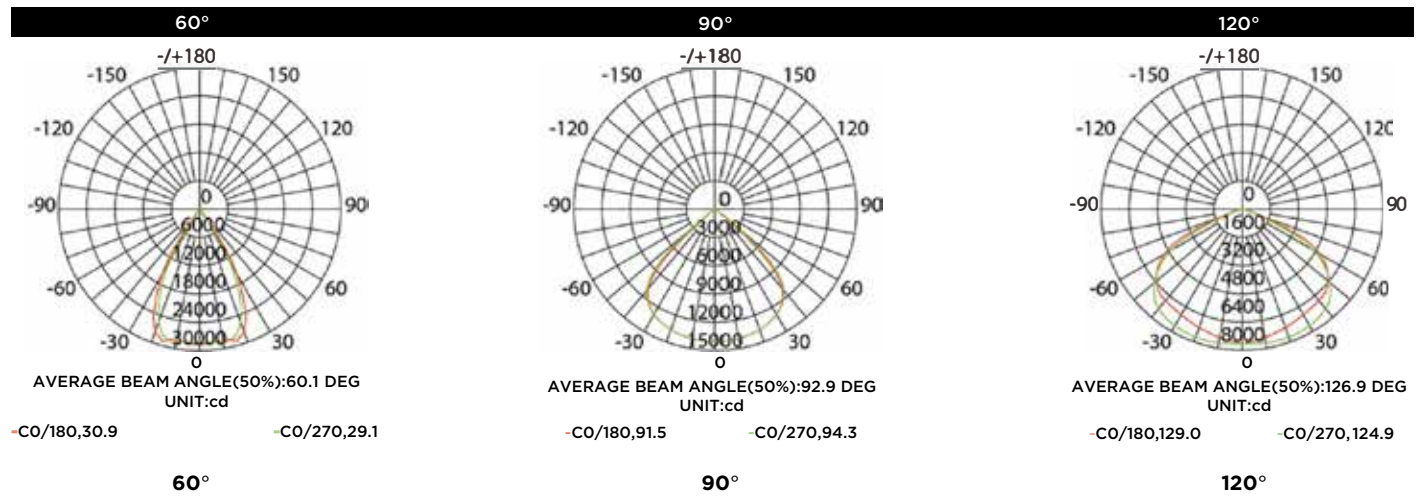

TYPICAL APPLICATIONS

Heavy Vehicle Workshops, MIA Infrastructure, Warehouses & Stores, General Workshops, Factories, Heavy Industry, Overhead Cranes, Airports

SPECIFICATIONS

Model:	PLIH60	PLIH100	PLIH150	PLIH200	PLIH240
Optical Characteristics					
Rated Wattage	60W	100W	150W	200W	240W
Lumens	10020	15800	24900	33200	39120
System Efficacy	167Lm/W	158Lm/W	166Lm/W	166Lm/W	163Lm/W
Colour Temperature CCT	5000K (5700K / 4000K / 3000K)				
Frequency	>70 (>80 Optional)				
Reported L70	> 50,000 Hours				
Lens Optic Type	60° / 90° / 120°				
Electrical Characteristics					
Input	100-277VAC (347/480V Optional)				
Frequency	50Hz				
Powerfactor	<0.96				
Total Harmonic Distortion	<20%				
Environment					
IP Rating	IP40	IP65			
Impact Rating	IK08				
Operating Temperature	-40°C To 50°C				
Product Material and Mounting					
Option 1	Eyebolt				
Option 2	U Bracket				
Product Material	Aluminum Housing				
Lens / Optics Material	Toughened Glass and PC Lens				
Dimensions and Weights					
Product Dimensions	Refer to dimensions below				
Product Weight	2.9KG	4.6KG	6.2KG		
Packaging Dimensions	400*400*300	480*480*310	580*580*330		
Gross Weight	3.8KG	6.0KG	7.2KG		
Warranty and Certifications					
Warranty	5 Year Warranty				
Certifications	SAA / CE / RoHS				

** High lumen output up to 170Lm/W available on request

LED HIGH & LOW BAYS

DIMENSIONS

A	B	C	D
60W and 100W Models			
248mm	710mm	138mm	182mm
150W Model			
319mm	710mm	138mm	183mm
200W and 240W Models			
400mm	710mm	141mm	202mm

PHOTOMETRIC DIAGRAMS

LED HIGH & LOW BAYS

ORDERING METHODOLOGY

PLI-HEX	XXX WATTS	XX CCT	XX BEAM ANGLE
	60W	57 (5700K)	01 (60°)
	100W	50 (5000K)	02 (90°)
	150W	40 (4000K)	03 (120°)
	200W		
	240W		

ACCESSORIES